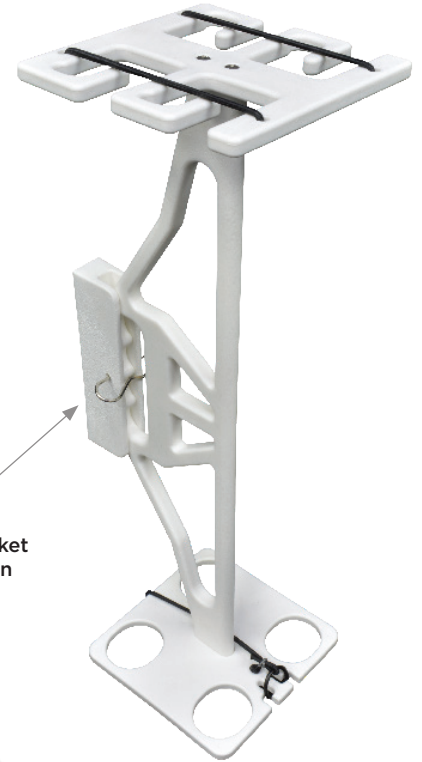

ROD & REEL TOTE'M RACK

Just pick up and go. Our Rod & Reel Tote'm Rack allows you to transport up to four rods and reels directly from storage at home to your boat. Attached bungee cords eliminate the frustrations of removing rods from storage and allows transport directly to the boat.

FEATURES & BENEFITS

- ▶ UV-stabilized, marine-grade 1/2" white polymer
- ▶ Bungee cords provided for added security
- ▶ Carries up to four conventional rods and reels
- ▶ Compact design
- ▶ Easy and lightweight to carry
- ▶ Secure wall mounting bracket and locking pin included

Mounting bracket & Locking pin

PART #	DESCRIPTION	COLOR	DEPTH	LENGTH	STD. PK.	UOM	UPC
P03-144W	Rod & Reel Tote'm Rack	White	7-1/2"	18-5/8"	12	EA	045038590017